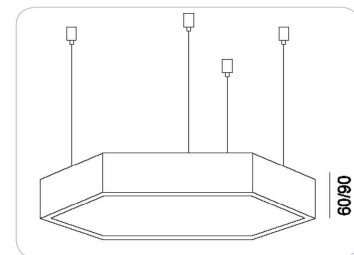

Dia=650mm
H=60/90/95mm

Frame

Aluminium

Color Tempertaure

5700K

Power

50W

Total Luminous Flux

L70 minimum at 50,000
burning hours

Dimension diagram

Remarks:-

Address: Plot #7 Saroorpur-Nangla Industrial Area,Ballabgarh-Sohna Road,Faridabad-121005

Email: info@sovitron.com